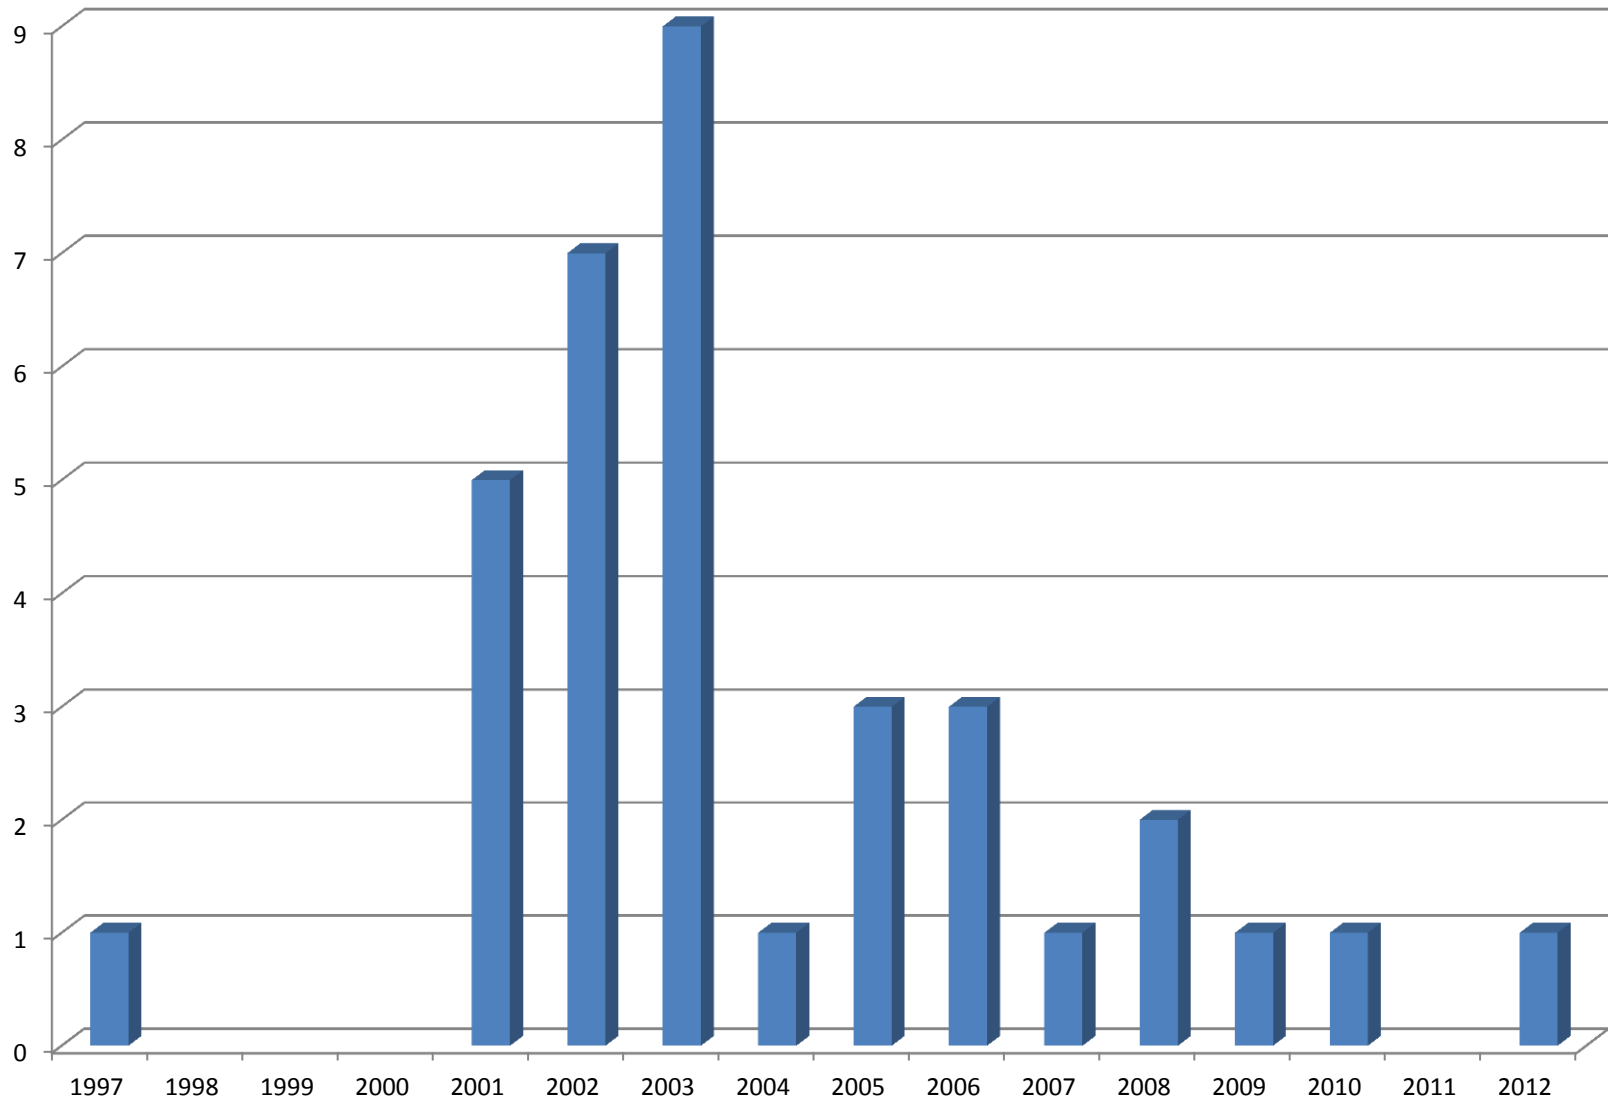

Hampshire: Number of Repository Boars by Birth Year

Number Born Alive: Breed & Repository Average, Standard Deviation, Minimum & Maximum EPD for Hampshire

Number Weaned: Breed & Repository Average, Standard Deviation, Minimum & Maximum EPD for Hampshire

21-Day Litter Weight: Breed & Repository Average, Standard Deviation, Minimum & Maximum EPD for Hampshire

Backfat: Breed & Repository Average, Standard Deviation, Minimum & Maximum EPD for Hampshire

Days to 250 lbs.: Breed & Repository Average, Standard Deviation, Minimum & Maximum EPD for Hampshire

Pounds of Lean: Breed & Repository Average, Standard Deviation, Minimum & Maximum EPD for Hampshire