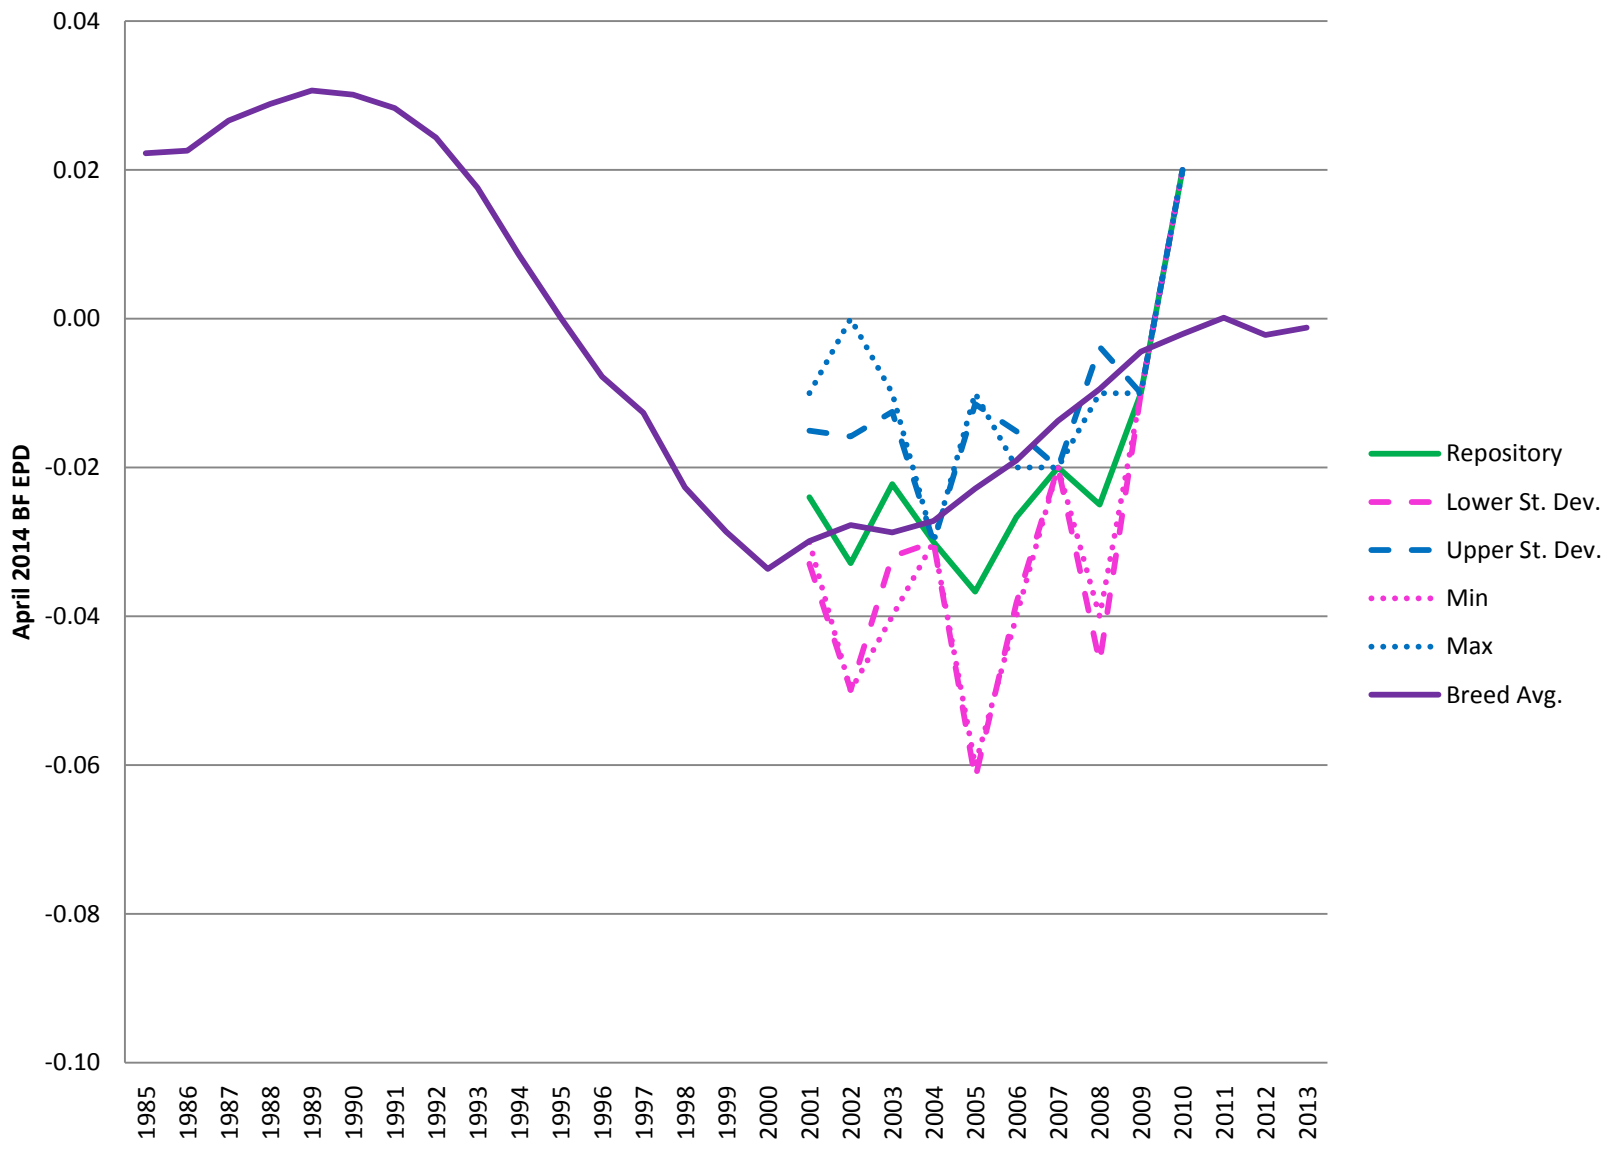

Hampshire: Number of Repository Boars by Birth Year

Number Born Alive: Breed & Repository Average, Standard Deviation, Minimum & Maximum EPD for Hampshire

Number Weaned: Breed & Repository Average, Standard Deviation, Minimum & Maximum EPD for Hampshire

21-Day Litter Weight: Breed & Repository Average, Standard Deviation, Minimum & Maximum EPD for Hampshire

Backfat: Breed & Repository Average, Standard Deviation, Minimum & Maximum EPD for Hampshire

Days to 250 lbs.: Breed & Repository Average, Standard Deviation, Minimum & Maximum EPD for Hampshire

Pounds of Lean: Breed & Repository Average, Standard Deviation, Minimum & Maximum EPD for Hampshire