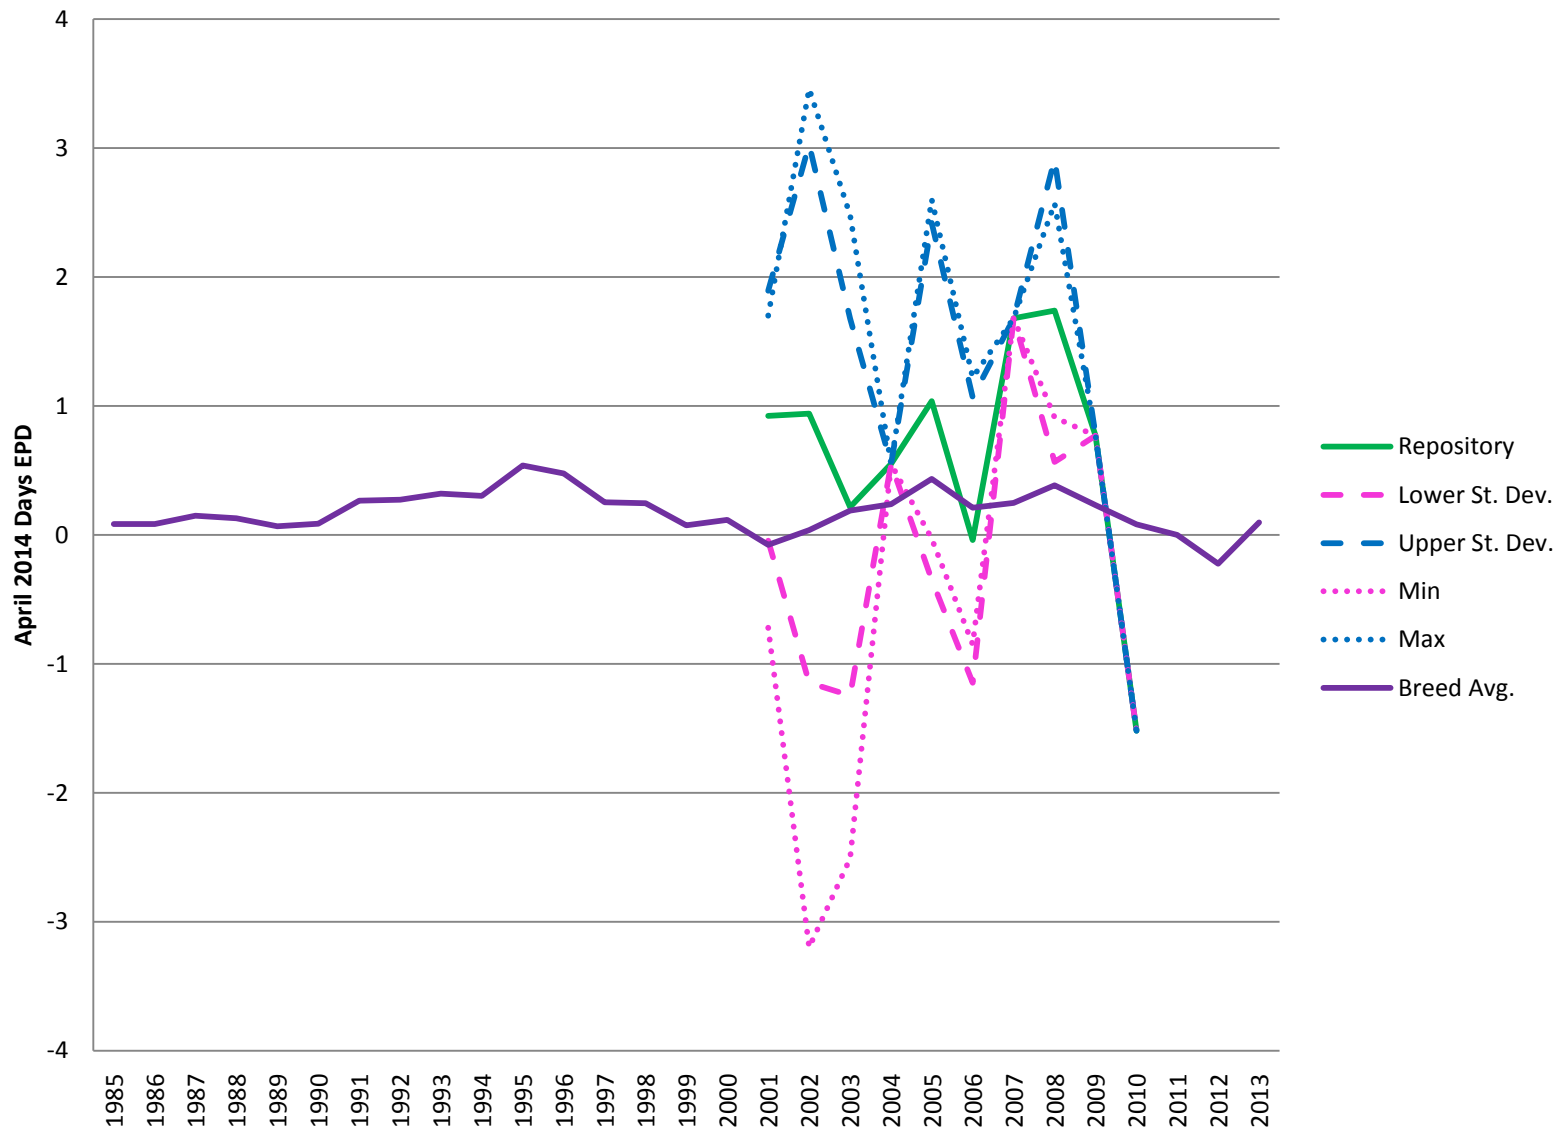

Hampshire: Number of Repository Boars by Birth Year

Number Born Alive: Breed & Repository Average, Standard Deviation, Minimum & Maximum EPD for Hampshire

Number Weaned: Breed & Repository Average, Standard Deviation, Minimum & Maximum EPD for Hampshire

21-Day Litter Weight: Breed & Repository Average, Standard Deviation, Minimum & Maximum EPD for Hampshire

Backfat: Breed & Repository Average, Standard Deviation, Minimum & Maximum EPD for Hampshire

Days to 250 lbs.: Breed & Repository Average, Standard Deviation, Minimum & Maximum EPD for Hampshire

Pounds of Lean: Breed & Repository Average, Standard Deviation, Minimum & Maximum EPD for Hampshire