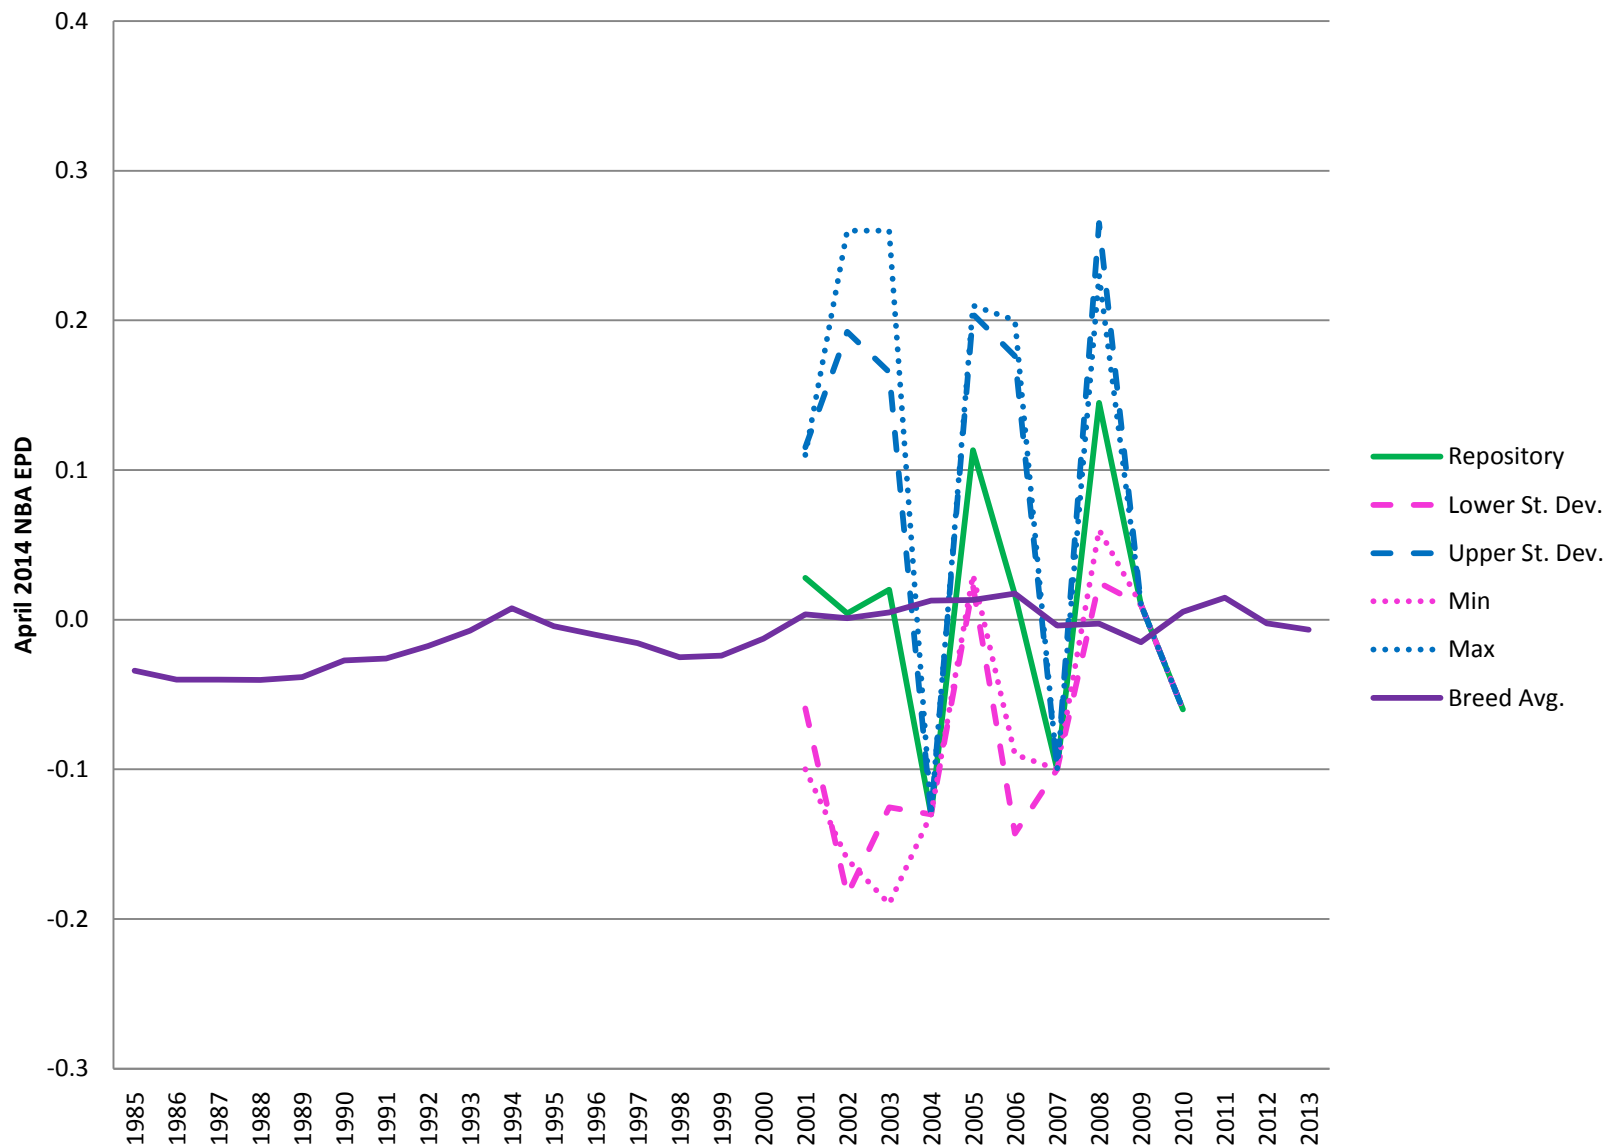

Hampshire: Number of Repository Boars by Birth Year

Number Born Alive: Breed & Repository Average, Standard Deviation, Minimum & Maximum EPD for Hampshire

Number Weaned: Breed & Repository Average, Standard Deviation, Minimum & Maximum EPD for Hampshire

21-Day Litter Weight: Breed & Repository Average, Standard Deviation, Minimum & Maximum EPD for Hampshire

Backfat: Breed & Repository Average, Standard Deviation, Minimum & Maximum EPD for Hampshire

Days to 250 lbs.: Breed & Repository Average, Standard Deviation, Minimum & Maximum EPD for Hampshire

Pounds of Lean: Breed & Repository Average, Standard Deviation, Minimum & Maximum EPD for Hampshire