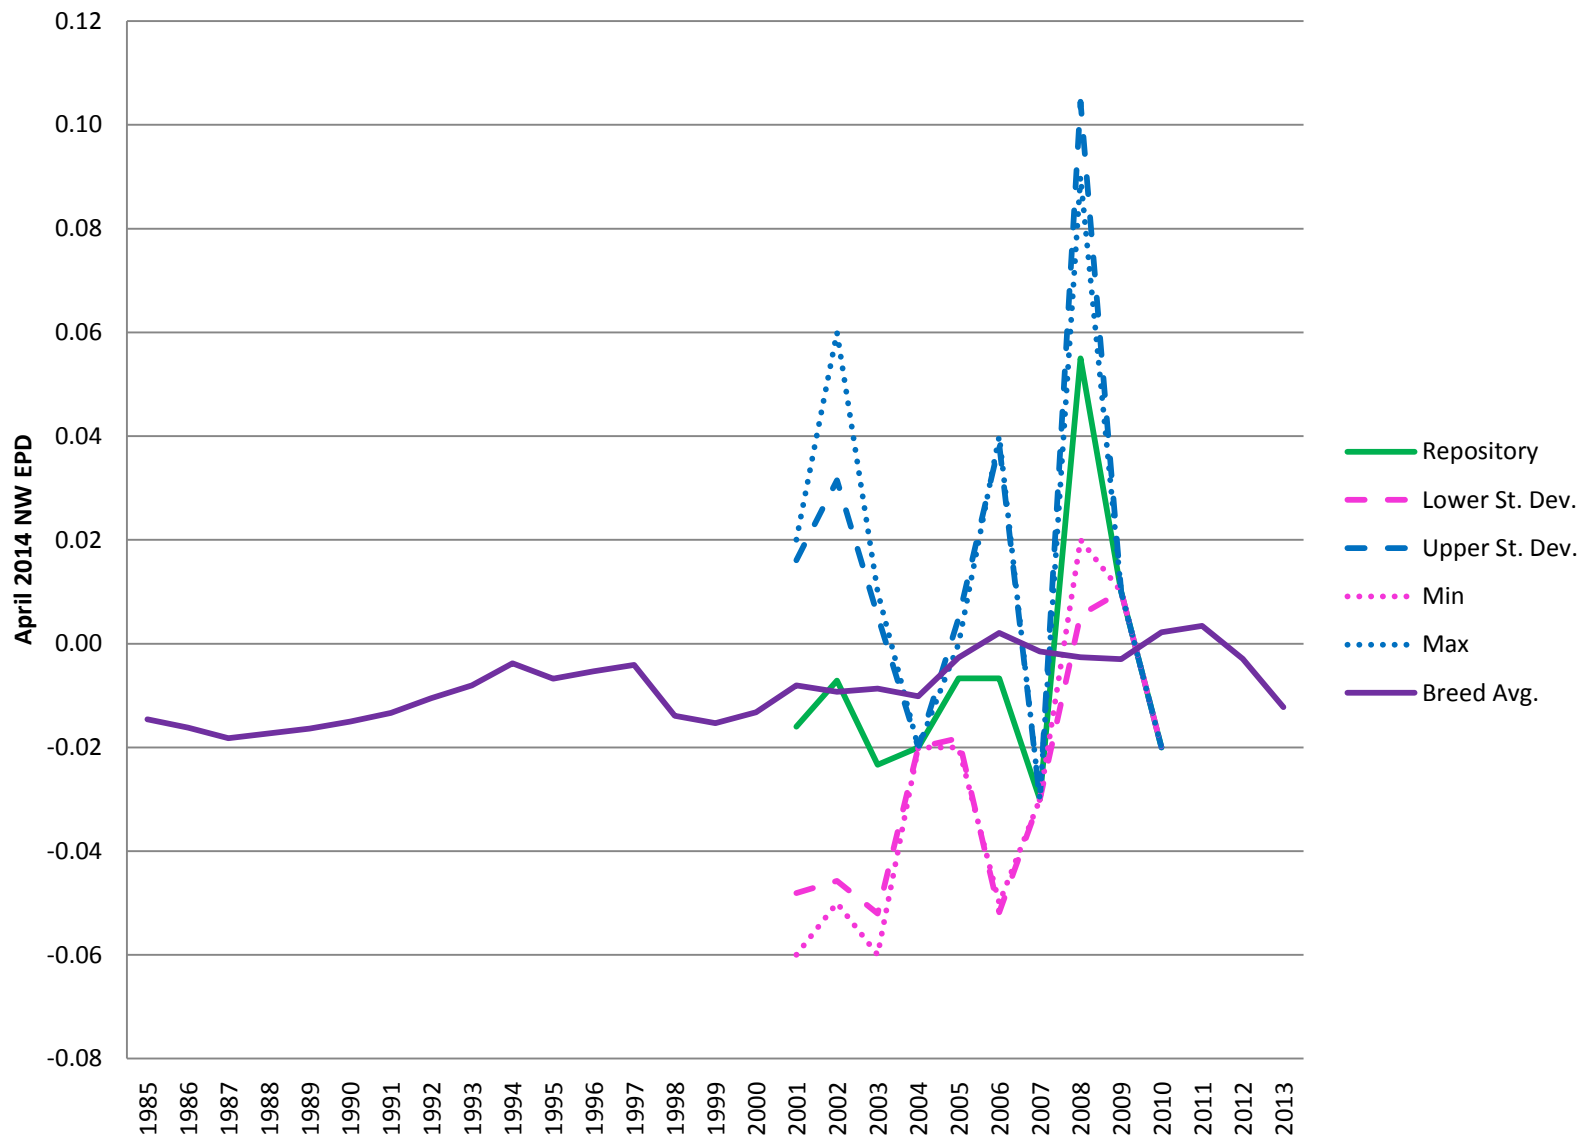

Hampshire: Number of Repository Boars by Birth Year

Number Born Alive: Breed & Repository Average, Standard Deviation, Minimum & Maximum EPD for Hampshire

Number Weaned: Breed & Repository Average, Standard Deviation, Minimum & Maximum EPD for Hampshire

21-Day Litter Weight: Breed & Repository Average, Standard Deviation, Minimum & Maximum EPD for Hampshire

Backfat: Breed & Repository Average, Standard Deviation, Minimum & Maximum EPD for Hampshire

Days to 250 lbs.: Breed & Repository Average, Standard Deviation, Minimum & Maximum EPD for Hampshire

Pounds of Lean: Breed & Repository Average, Standard Deviation, Minimum & Maximum EPD for Hampshire