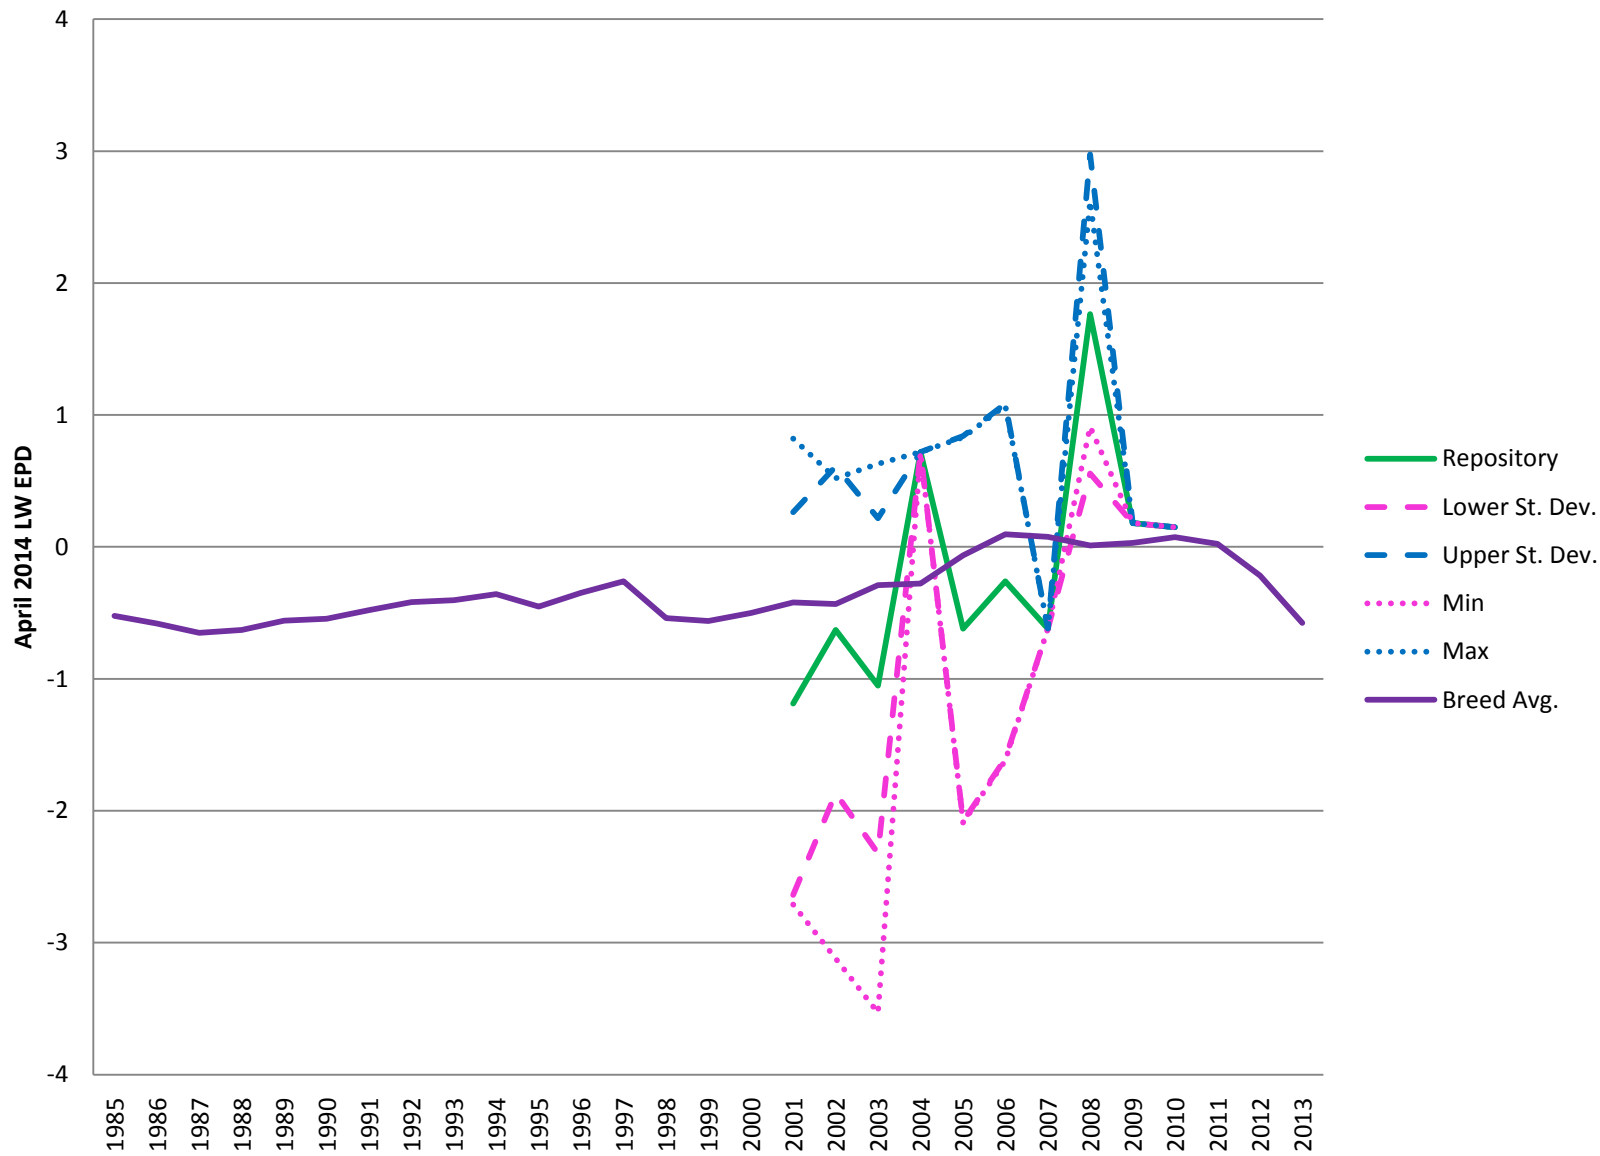

Hampshire: Number of Repository Boars by Birth Year

Number Born Alive: Breed & Repository Average, Standard Deviation, Minimum & Maximum EPD for Hampshire

Number Weaned: Breed & Repository Average, Standard Deviation, Minimum & Maximum EPD for Hampshire

21-Day Litter Weight: Breed & Repository Average, Standard Deviation, Minimum & Maximum EPD for Hampshire

Backfat: Breed & Repository Average, Standard Deviation, Minimum & Maximum EPD for Hampshire

Days to 250 lbs.: Breed & Repository Average, Standard Deviation, Minimum & Maximum EPD for Hampshire

Pounds of Lean: Breed & Repository Average, Standard Deviation, Minimum & Maximum EPD for Hampshire